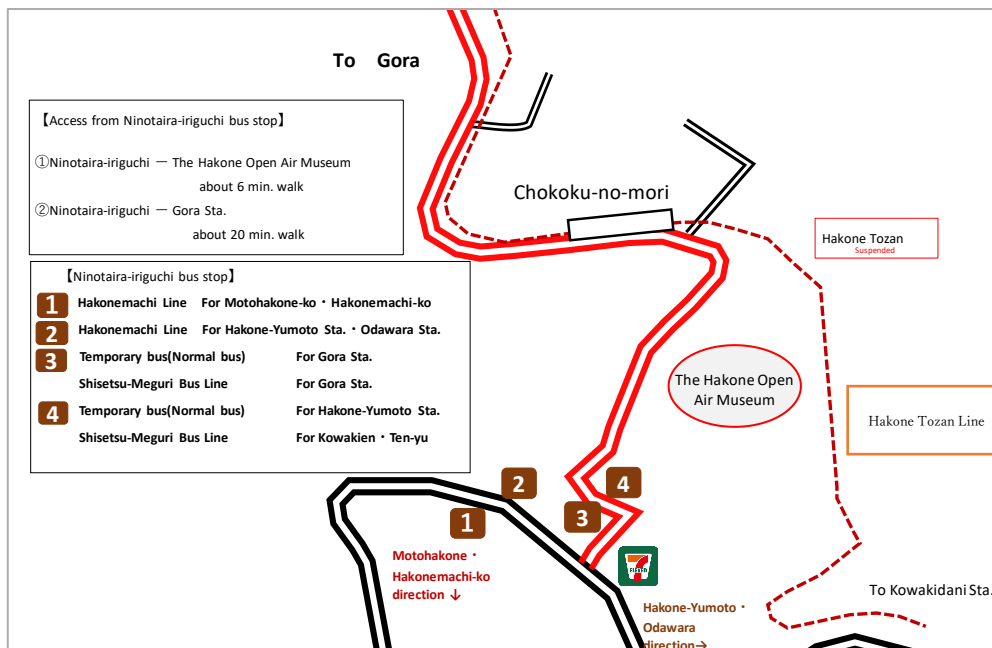

Regarding the Hakone Tozan Line (Hakone-Yumoto Sta. ~Gora Sta.) bus transfer and Rail Replacement bus service [4/11~]

Due to the effects of Typhoon 19 (Hagibis), sections of the Hakone Tozan Line is suspended. Replacement buses are operating in Hakone Tozan Line (Hakone-Yumoto Sta. ~ Gora Sta.).

【Bus Transfers using Hakone Tozan Bus (normal bus)】

Hakone Tozan Bus will provide temporary service (Hakone-Yumoto Sta.~Gora Sta.) **Yumoto⇄Gora**

- **H** Hakonemachi Line (Ninotaira-iriguchi)
- **T** Togendai Line (Miyagino Eigyo-sho-mae Shisetsu Meguri bus transfer)

※Passengers using IC cards to board these buses will be charged the bus fare, which is more expensive.

【Rail Replacement Bus Service】

· Hakone-Yumoto Sta.~Gora Sta. Rail Replacement buses are operating. **Yumoto⇄Gora**

※IC cards cannot be used on these buses.

Due to the limited availability of the Hakone Tozan Bus temporary buses and Rail Replacement buses, **H**-line buses can be used as an alternative. After 4pm buses from Gora Sta. to Hakone-Yumoto Sta. are severely limited, so please be aware.