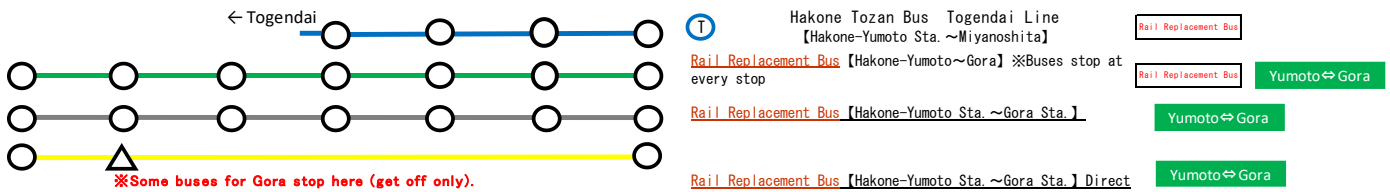

Regarding the Hakone Tozan Line (Hakone-Yumoto Sta. ~Gora Sta.) bus transfer and Rail Replacement bus service [4/11~]

Due to the effects of Typhoon 19 (Hagibis), sections of the Hakone Tozan Line is suspended. Replacement buses are operating in Hakone Tozan Line (Hakone-Yumoto Sta. ~ Gora Sta.).

【Bus Transfers using Hakone Tozan Bus (normal bus)】

Hakone Tozan Bus will provide temporary service (Hakone-Yumoto Sta.~Gora Sta.) **Yumoto⇄Gora**

- **H** Hakonemachi Line (Ninotaira-iriguchi)
- **T** Togendai Line (Miyagino Eigyo-sho-mae Shisetsu Meguri bus transfer)

※Passengers using IC cards to board these buses will be charged the bus fare, which is more expensive.

【Rail Replacement Bus Service】

· Hakone-Yumoto Sta.~Gora Sta. Rail Replacement buses are operating. **Yumoto⇄Gora**

・ Timetable ※ Schedule may be disrupted due to traffic and road condition. Please be aware that times may change without notice.

Green...Temporary bus(Normal bus) Gray...Rail Replacement bus Orange...Rail Replacement bus(direct)