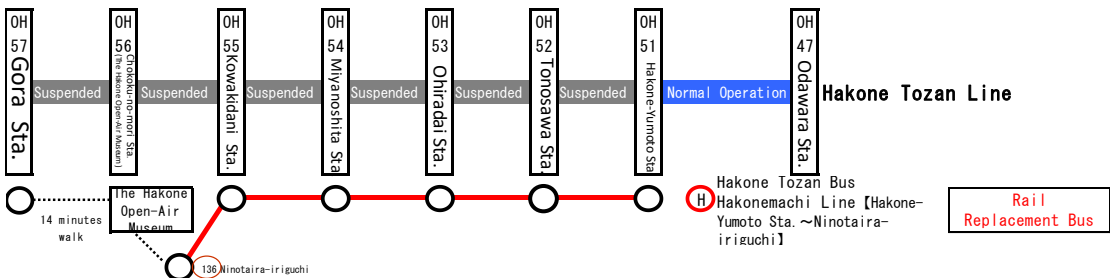

Regarding the Hakone Tozan Line (Hakone-Yumoto Sta. ~Gora Sta.) bus transfer and Rail Replacement bus service [4/11~]

Due to the effects of Typhoon 19 (Hagibis), sections of the Hakone Tozan Line is suspended. Replacement buses are operating in Hakone Tozan Line (Hakone-Yumoto Sta. ~ Gora Sta.).

【Bus Transfers using Hakone Tozan Bus (normal bus)】

Hakone Tozan Bus will provide temporary service (Hakone-Yumoto Sta.~Gora Sta.) **Yumoto⇄Gora**

- **H** Hakonemachi Line (Ninotaira-iriguchi)
- **T** Togendai Line (Miyagino Eigyo-sho-mae Shisetsu Meguri bus transfer)

※Passengers using IC cards to board these buses will be charged the bus fare, which is more expensive.

【Rail Replacement Bus Service】

· Hakone-Yumoto Sta.~Gora Sta. Rail Replacement buses are operating. **Yumoto⇄Gora**

※IC cards cannot be used on these buses.

Due to the limited availability of the Hakone Tozan Bus temporary buses and Rail Replacement buses, **H**-line buses can be used as an alternative. After 4pm buses from Gora Sta. to Hakone-Yumoto Sta. are severely limited, so please be aware.